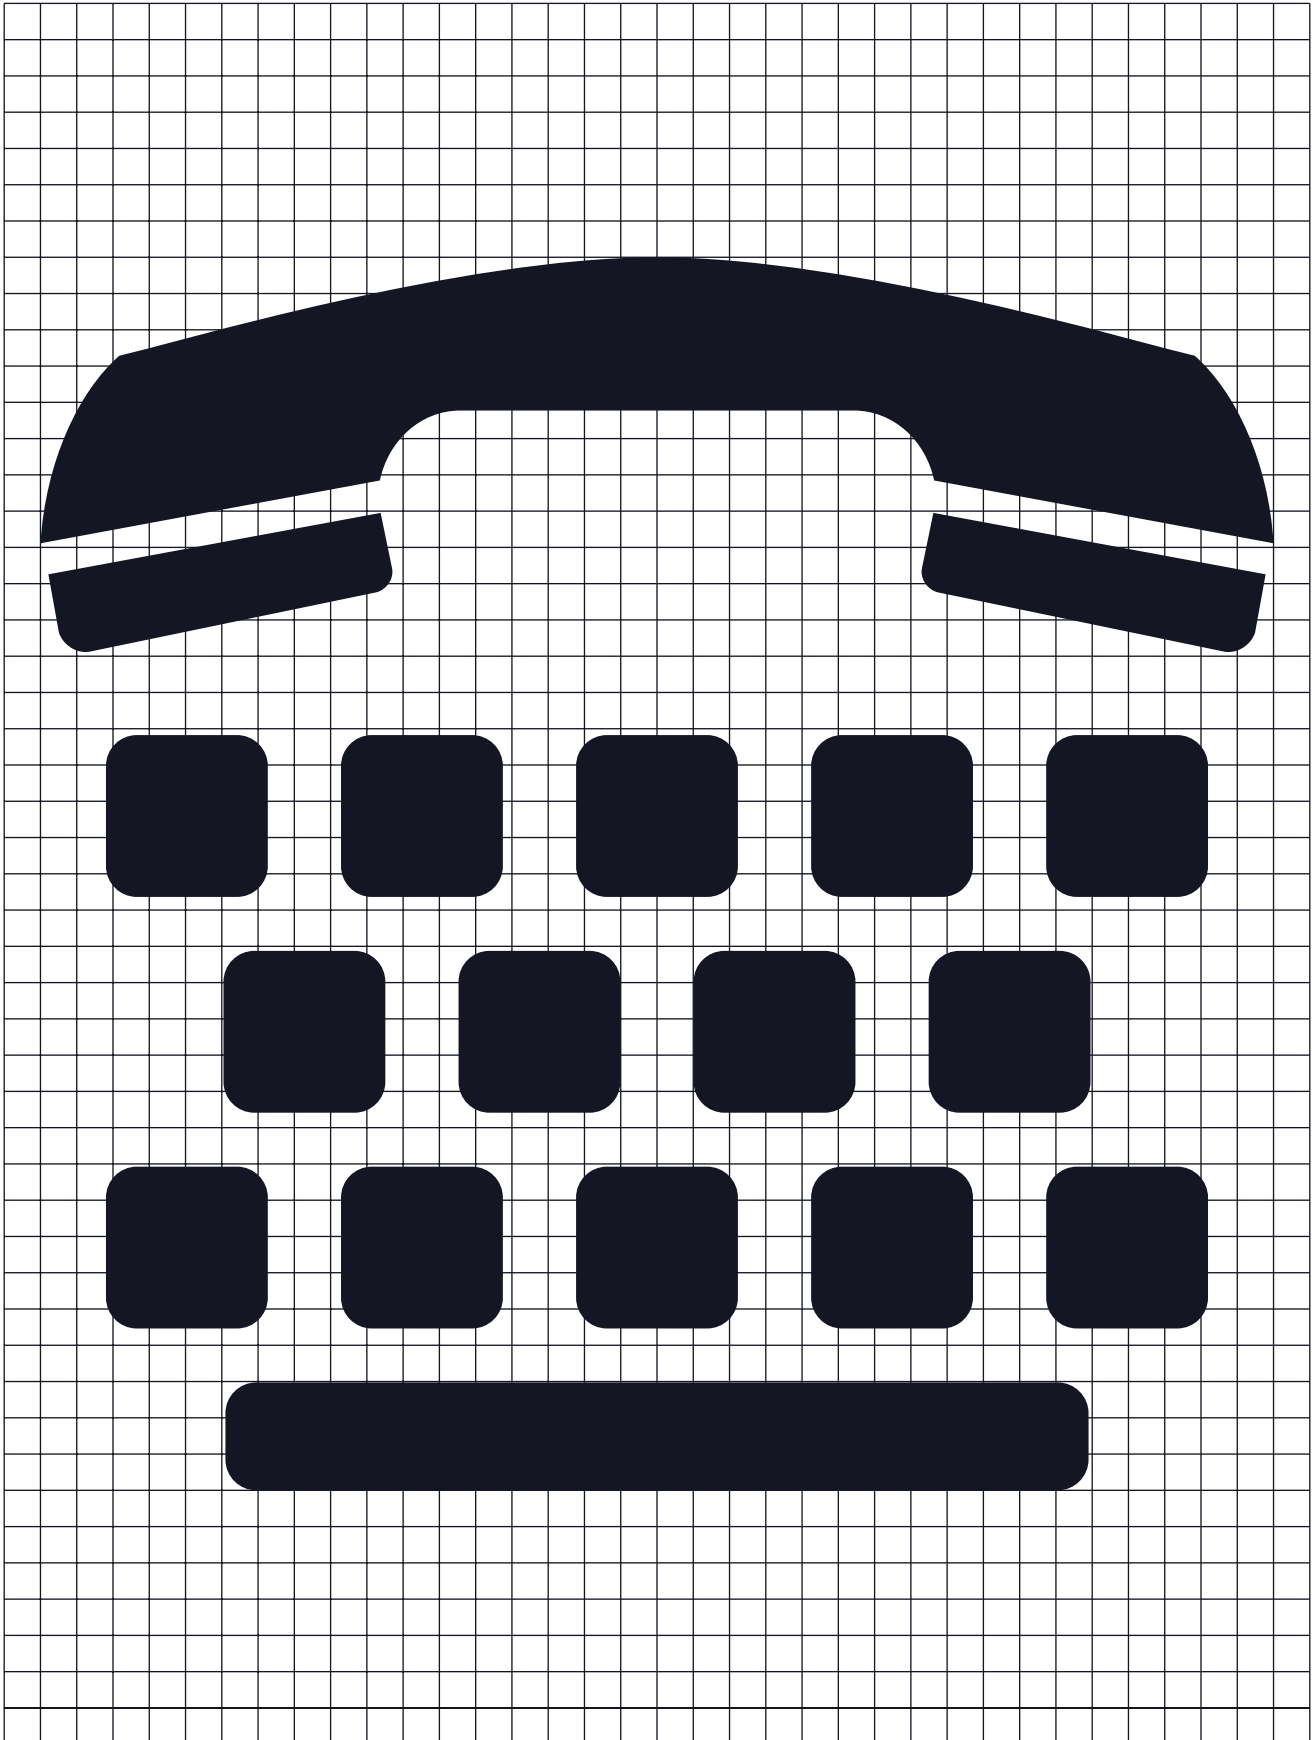

D9-21

TELECOMMUNICATION DEVICE FOR THE DEAF

\* See page X-XX for symbol design.

A	B	C	D	E
24	0.5	2	20	1.5
30	0.75	2.5	25	1.875

COLORS: LEGEND, BORDER – WHITE (RETROREFLECTIVE)  
 BACKGROUND – BLUE (RETROREFLECTIVE)

D9-21 symbol grid